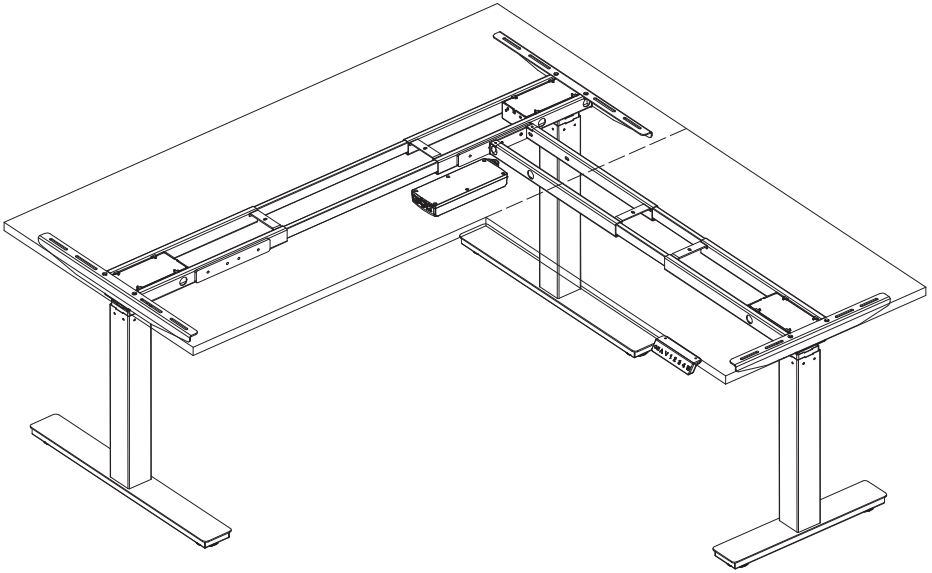

MAX.
150

ST3.5*19 SCREW 5PCS

CABLE CLIP