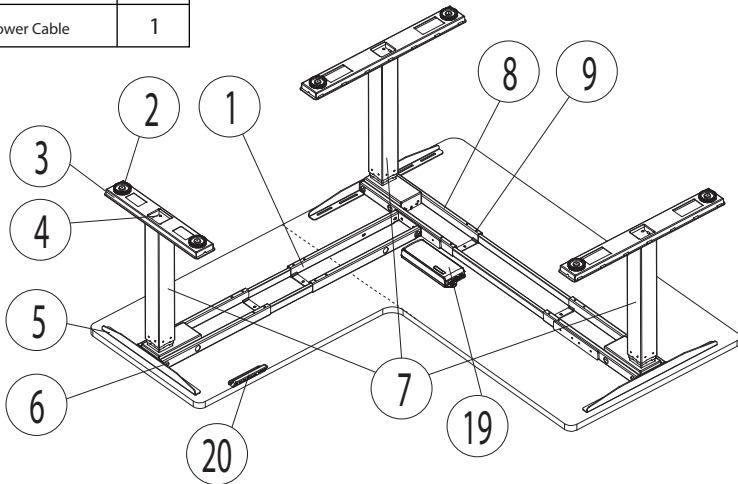

USER'S MANUAL
Notice de Montage
Gebruikershandleiding
Benutzerhandbuch
Manuale dell'utente
Manual de usuario
Руководство пользователя
Instrukcja użytkownika

PARTS AND TOOLS LIST

| NO | Name | Qty |
|----|-----------------|-----|
| 1 | Support Beam2 | 1 |
| 2 | Foot Pad | 6 |
| 3 | Foot Margin | 3 |
| 4 | M8*16 Screw | 12 |
| 5 | Bracket | 3 |
| 6 | M6*14 Screw | 12 |
| 7 | Legs | 3 |
| 8 | Support Beam1 | 1 |
| 9 | M6*10 Screw | 16 |
| 10 | 4mm Hex Spanner | 1 |
| 11 | 5mm Hex Spanner | 1 |
| 12 | M6*12 Screw | 12 |
| 13 | M6*16 Screw | 6 |
| 14 | Rubber Cushion | 16 |
| 15 | ST3.5*19 Screw | 7 |
| 16 | ST4.8*19 Screw | 18 |
| 17 | M6*8 Screw | 2 |
| 18 | Cable Clip | 5 |
| 19 | Control Box | 1 |
| 20 | Handset | 1 |
| 21 | Power Cable | 1 |

STEP 1

STEP 2

M6*12 SCREW 4PCS

M6*14 SCREW 8PCS

4MM HEX SPANNER

STEP 3

M8*16 SCREW 12PCS

4MM HEX SPANNER

STEP 4

4MM HEX SPANNER

M6*14 SCREW 4PCS

M6*12 SCREW 2PCS

4MM HEX SPANNER

M8*16 SCREW 8PCS

4MM HEX SPANNER

M6*8 SCREW 2PCS

4MM HEX SPANNER

STEP 7

RUBBER CUSHION 16PCS

M6*6 SCREW 4PCS

4MM HEX SPANNER

STEP 8

EN: Do not use ST4.8*19 screws for a table top that is thinner than 20 mm

FR: N'utilisez pas les vis ST4.8*19 pour un plateau de table plus mince que 20 mm