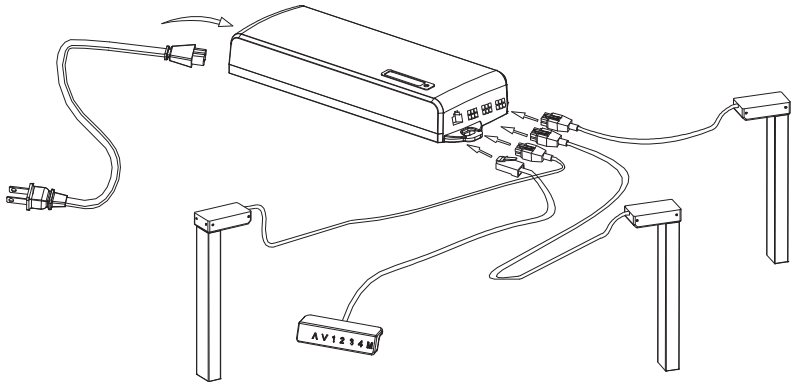

MAX.
150

ST3.5*19 SCREW 5PCS

CABLE CLIP