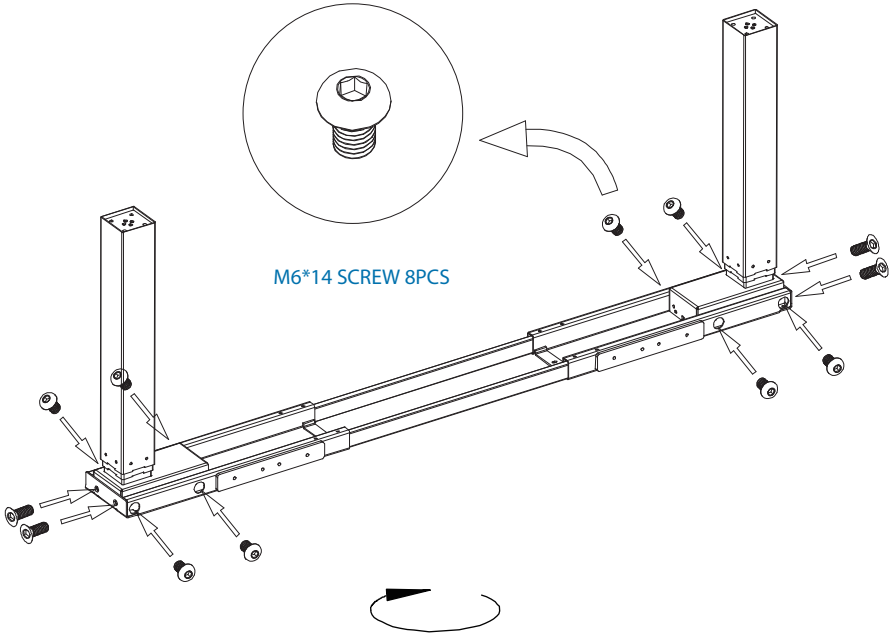

USER'S MANUAL
Notice de Montage
Gebruikershandleiding
Benutzerhandbuch
Manuale dell'utente
Manual de usuario
Руководство пользователя
Instrukcja użytkownika

PARTS AND TOOLS LIST

| NO | Name | Qty |
|----|-----------------|-----|
| 1 | Support Beam2 | 1 |
| 2 | Foot Pad | 6 |
| 3 | Foot Margin | 3 |
| 4 | M8*16 Screw | 12 |
| 5 | Bracket | 3 |
| 6 | M6*14 Screw | 12 |
| 7 | Legs | 3 |
| 8 | Support Beam1 | 1 |
| 9 | M6*10 Screw | 16 |
| 10 | 4mm Hex Spanner | 1 |
| 11 | 5mm Hex Spanner | 1 |
| 12 | M6*12 Screw | 12 |
| 13 | M6*16 Screw | 6 |
| 14 | Rubber Cushion | 16 |
| 15 | ST3.5*19 Screw | 7 |
| 16 | ST4.8*19 Screw | 18 |
| 17 | M6*8 Screw | 2 |
| 18 | Cable Clip | 5 |
| 19 | Control Box | 1 |
| 20 | Handset | 1 |
| 21 | Power Cable | 1 |

STEP 1

STEP 2

M6*12 SCREW 4PCS

M6*14 SCREW 8PCS

4MM HEX SPANNER

STEP 3

M8*16 SCREW 12PCS

4MM HEX SPANNER

STEP 4

4MM HEX SPANNER

M6*14 SCREW 4PCS

M6*12 SCREW 2PCS

4MM HEX SPANNER

M8*16 SCREW 8PCS

4MM HEX SPANNER

M6*8 SCREW 2PCS

4MM HEX SPANNER

STEP 7

RUBBER CUSHION 16PCS

M6*6 SCREW 4PCS

4MM HEX SPANNER

STEP 8

EN: Do not use ST4.8*19 screws for a table top that is thinner than 20 mm

FR: N'utilisez pas les vis ST4.8*19 pour un plateau de table plus mince que 20 mm