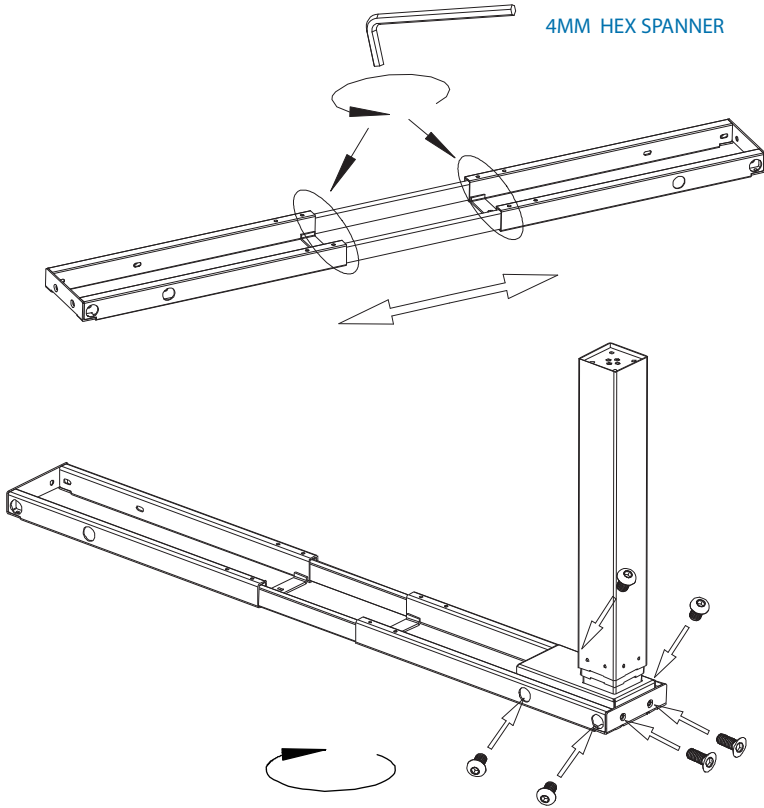

STEP 1

STEP 2

M6*12 SCREW 4PCS

M6*14 SCREW 8PCS

4MM HEX SPANNER

STEP 3

M8*16 SCREW 12PCS

4MM HEX SPANNER

STEP 4

4MM HEX SPANNER

M6*14 SCREW 4PCS

M6*12 SCREW 2PCS

4MM HEX SPANNER

M8*16 SCREW 8PCS

4MM HEX SPANNER

M6*8 SCREW 2PCS

4MM HEX SPANNER

STEP 7

RUBBER CUSHION 16PCS

M6*6 SCREW 4PCS

4MM HEX SPANNER

STEP 8

EN: Do not use ST4.8*19 screws for a table top that is thinner than 20 mm

FR: N'utilisez pas les vis ST4.8*19 pour un plateau de table plus mince que 20 mm