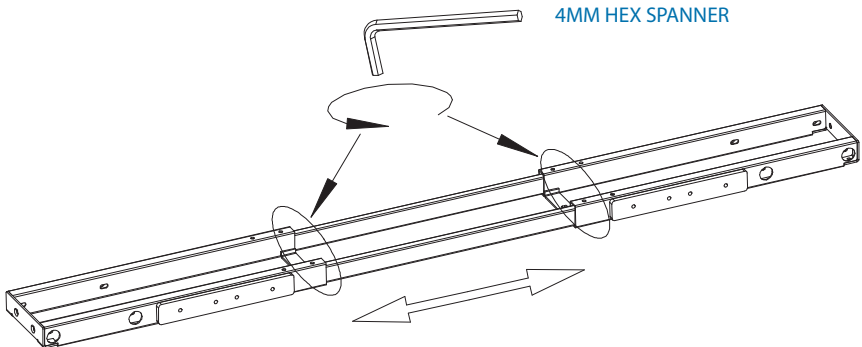

USER'S MANUAL
Notice de Montage
Gebruikershandleiding
Benutzerhandbuch
Manuale dell'utente
Manual de usuario
Руководство пользователя
Instrukcja użytkownika

PARTS AND TOOLS LIST

| NO | Name | Qty |
|----|-----------------|-----|
| 1 | Support Beam2 | 1 |
| 2 | Foot Pad | 6 |
| 3 | Foot Margin | 3 |
| 4 | M8*16 Screw | 12 |
| 5 | Bracket | 3 |
| 6 | M6*14 Screw | 12 |
| 7 | Legs | 3 |
| 8 | Support Beam1 | 1 |
| 9 | M6*10 Screw | 16 |
| 10 | 4mm Hex Spanner | 1 |
| 11 | 5mm Hex Spanner | 1 |
| 12 | M6*12 Screw | 12 |
| 13 | M6*16 Screw | 6 |
| 14 | Rubber Cushion | 16 |
| 15 | ST3.5*19 Screw | 7 |
| 16 | ST4.8*19 Screw | 18 |
| 17 | M6*8 Screw | 2 |
| 18 | Cable Clip | 5 |
| 19 | Control Box | 1 |
| 20 | Handset | 1 |
| 21 | Power Cable | 1 |

STEP 1

STEP 2

M6*12 SCREW 4PCS

M6*14 SCREW 8PCS

4MM HEX SPANNER

STEP 3

M8*16 SCREW 12PCS

4MM HEX SPANNER