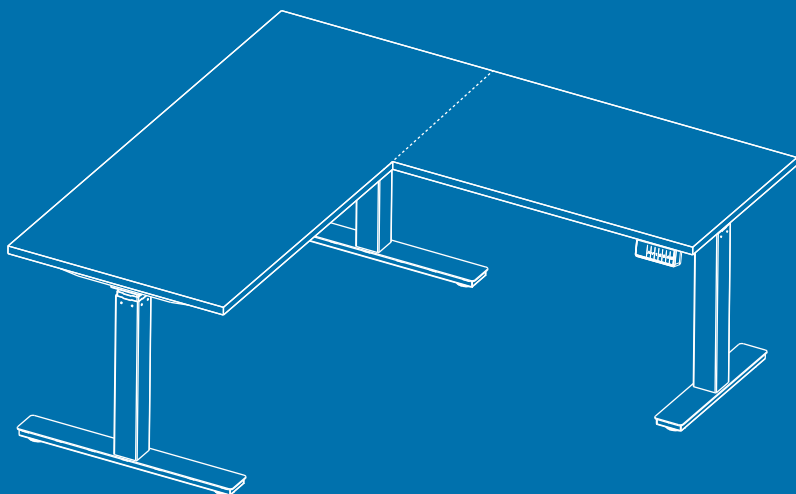

USER'S MANUAL
Notice de Montage
Gebruikershandleiding
Benutzerhandbuch
Manuale dell'utente
Manual de usuario
Руководство пользователя
Instrukcja użytkownika

PARTS AND TOOLS LIST

| NO | Name | Qty |
|----|-----------------|-----|
| 1 | Support Beam2 | 1 |
| 2 | Foot Pad | 6 |
| 3 | Foot Margin | 3 |
| 4 | M8*16 Screw | 12 |
| 5 | Bracket | 3 |
| 6 | M6*14 Screw | 12 |
| 7 | Legs | 3 |
| 8 | Support Beam1 | 1 |
| 9 | M6*10 Screw | 16 |
| 10 | 4mm Hex Spanner | 1 |
| 11 | 5mm Hex Spanner | 1 |
| 12 | M6*12 Screw | 12 |
| 13 | M6*16 Screw | 6 |
| 14 | Rubber Cushion | 16 |
| 15 | ST3.5*19 Screw | 7 |
| 16 | ST4.8*19 Screw | 18 |
| 17 | M6*8 Screw | 2 |
| 18 | Cable Clip | 5 |
| 19 | Control Box | 1 |
| 20 | Handset | 1 |
| 21 | Power Cable | 1 |