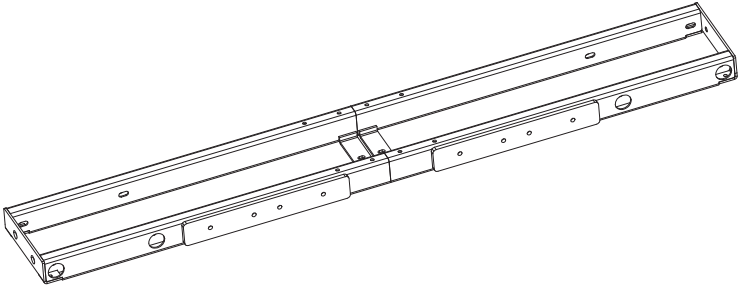

USER'S MANUAL
Notice de Montage
Gebruikershandleiding
Benutzerhandbuch
Manuale dell'utente
Manual de usuario
Руководство пользователя
Instrukcja użytkownika

PARTS AND TOOLS LIST

| NO | Name | Qty |
|----|-----------------|-----|
| 1 | Support Beam2 | 1 |
| 2 | Foot Pad | 6 |
| 3 | Foot Margin | 3 |
| 4 | M8*16 Screw | 12 |
| 5 | Bracket | 3 |
| 6 | M6*14 Screw | 12 |
| 7 | Legs | 3 |
| 8 | Support Beam1 | 1 |
| 9 | M6*10 Screw | 16 |
| 10 | 4mm Hex Spanner | 1 |
| 11 | 5mm Hex Spanner | 1 |
| 12 | M6*12 Screw | 12 |
| 13 | M6*16 Screw | 6 |
| 14 | Rubber Cushion | 16 |
| 15 | ST3.5*19 Screw | 7 |
| 16 | ST4.8*19 Screw | 18 |
| 17 | M6*8 Screw | 2 |
| 18 | Cable Clip | 5 |
| 19 | Control Box | 1 |
| 20 | Handset | 1 |
| 21 | Power Cable | 1 |

STEP 1

STEP 2

M6*12 SCREW 4PCS

M6*14 SCREW 8PCS

4MM HEX SPANNER

STEP 3

M8*16 SCREW 12PCS

4MM HEX SPANNER