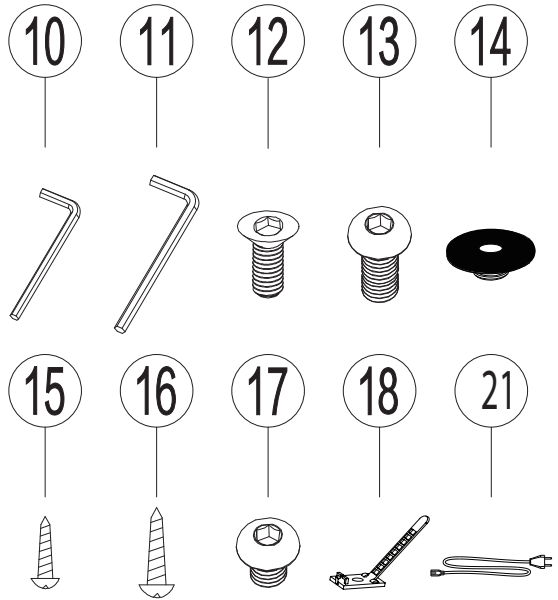

USER'S MANUAL
Notice de Montage
Gebruikershandleiding
Benutzerhandbuch
Manuale dell'utente
Manual de usuario
Руководство пользователя
Instrukcja użytkownika

PARTS AND TOOLS LIST

| NO | Name | Qty |
|----|-----------------|-----|
| 1 | Support Beam2 | 1 |
| 2 | Foot Pad | 6 |
| 3 | Foot Margin | 3 |
| 4 | M8*16 Screw | 12 |
| 5 | Bracket | 3 |
| 6 | M6*14 Screw | 12 |
| 7 | Legs | 3 |
| 8 | Support Beam1 | 1 |
| 9 | M6*10 Screw | 16 |
| 10 | 4mm Hex Spanner | 1 |
| 11 | 5mm Hex Spanner | 1 |
| 12 | M6*12 Screw | 12 |
| 13 | M6*16 Screw | 6 |
| 14 | Rubber Cushion | 16 |
| 15 | ST3.5*19 Screw | 7 |
| 16 | ST4.8*19 Screw | 18 |
| 17 | M6*8 Screw | 2 |
| 18 | Cable Clip | 5 |
| 19 | Control Box | 1 |
| 20 | Handset | 1 |
| 21 | Power Cable | 1 |

STEP 1

STEP 2

M6*12 SCREW 4PCS

M6*14 SCREW 8PCS

4MM HEX SPANNER

STEP 3

M8*16 SCREW 12PCS

4MM HEX SPANNER

STEP 4

4MM HEX SPANNER

M6*14 SCREW 4PCS

M6*12 SCREW 2PCS

4MM HEX SPANNER

M8*16 SCREW 8PCS

4MM HEX SPANNER

M6*8 SCREW 2PCS

4MM HEX SPANNER

STEP 7

RUBBER CUSHION 16PCS

M6*6 SCREW 4PCS

4MM HEX SPANNER

STEP 8

EN: Do not use ST4.8*19 screws for a table top that is thinner than 20 mm

FR: N'utilisez pas les vis ST4.8*19 pour un plateau de table plus mince que 20 mm