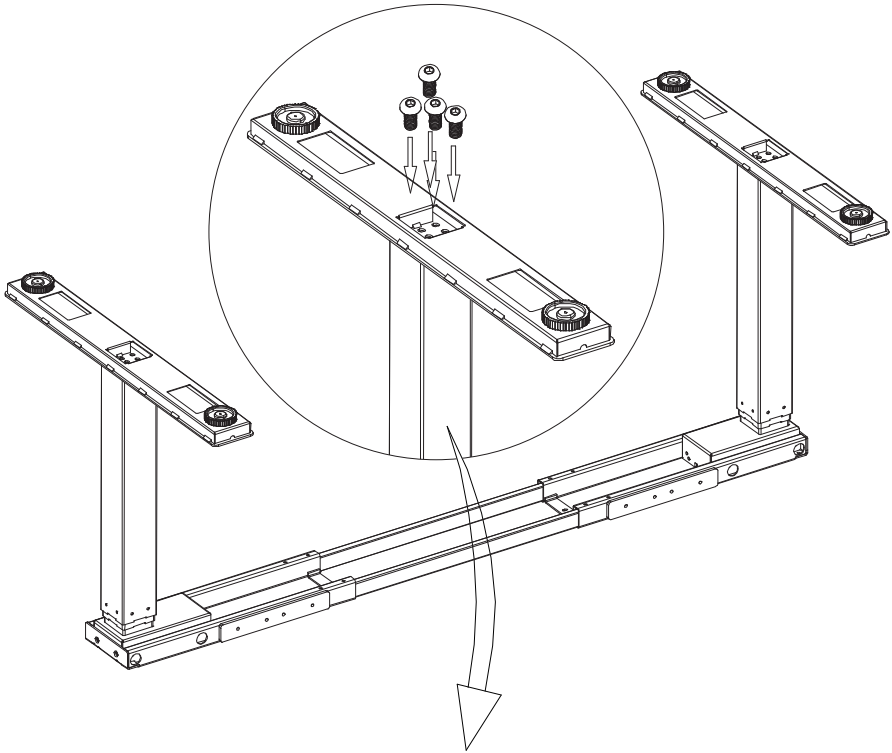

USER'S MANUAL
Notice de Montage
Gebruikershandleiding
Benutzerhandbuch
Manuale dell'utente
Manual de usuario
Руководство пользователя
Instrukcja użytkownika

PARTS AND TOOLS LIST

| NO | Name | Qty |
|----|-----------------|-----|
| 1 | Support Beam2 | 1 |
| 2 | Foot Pad | 6 |
| 3 | Foot Margin | 3 |
| 4 | M8*16 Screw | 12 |
| 5 | Bracket | 3 |
| 6 | M6*14 Screw | 12 |
| 7 | Legs | 3 |
| 8 | Support Beam1 | 1 |
| 9 | M6*10 Screw | 16 |
| 10 | 4mm Hex Spanner | 1 |
| 11 | 5mm Hex Spanner | 1 |
| 12 | M6*12 Screw | 12 |
| 13 | M6*16 Screw | 6 |
| 14 | Rubber Cushion | 16 |
| 15 | ST3.5*19 Screw | 7 |
| 16 | ST4.8*19 Screw | 18 |
| 17 | M6*8 Screw | 2 |
| 18 | Cable Clip | 5 |
| 19 | Control Box | 1 |
| 20 | Handset | 1 |
| 21 | Power Cable | 1 |

STEP 1

STEP 2

M6*12 SCREW 4PCS

M6*14 SCREW 8PCS

4MM HEX SPANNER

STEP 3

M8*16 SCREW 12PCS

4MM HEX SPANNER

STEP 4

4MM HEX SPANNER

M6*14 SCREW 4PCS

M6*12 SCREW 2PCS

4MM HEX SPANNER

M8*16 SCREW 8PCS

4MM HEX SPANNER

M6*8 SCREW 2PCS

4MM HEX SPANNER

STEP 7

RUBBER CUSHION 16PCS

M6*6 SCREW 4PCS

4MM HEX SPANNER

STEP 8

EN: Do not use ST4.8*19 screws for a table top that is thinner than 20 mm

FR: N'utilisez pas les vis ST4.8*19 pour un plateau de table plus mince que 20 mm